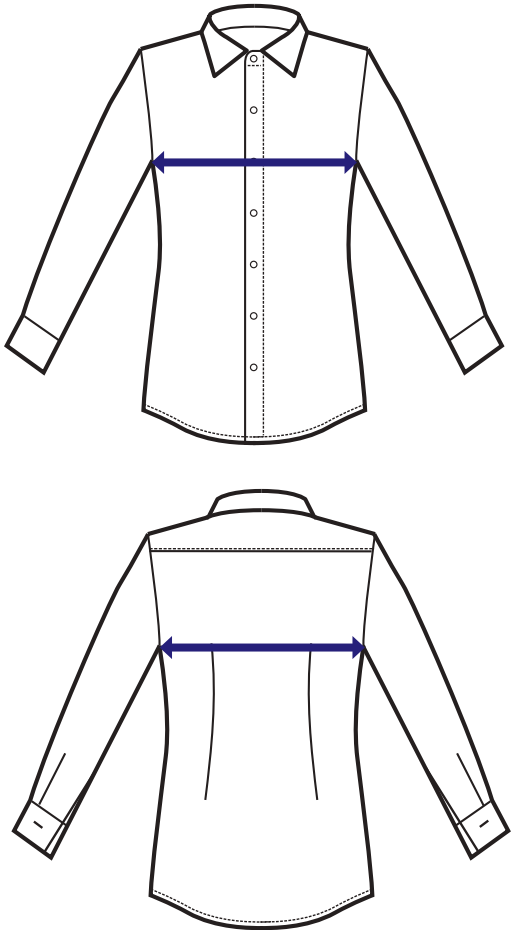

**CAMICIA UNISEX
NEVADA**
97% cotton
3% spandex
136 gr/m²
BIANCO

**CAMICIA UNISEX
NEVADA**
97% cotton
3% spandex
136 gr/m²
BIANCO

STRETCH

**MISURA DEL CAPO
CLOTH MEASURE**

061500A EXTRA LARGE 3XL

cm 138

061500B EXTRA LARGE 4XL

cm 146

061500C EXTRA LARGE 5XL

cm 154