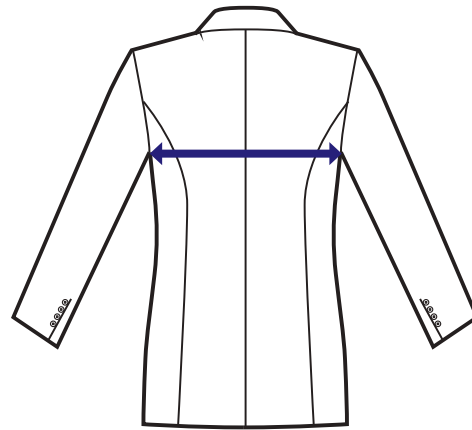

GIACCA UOMO 3 BOTTONI
100% polyester
220 gr/m²
BLU

053302A EXTRA LARGE 3XL
053302B EXTRA LARGE 4XL
053302C EXTRA LARGE 5XL

GIACCA UOMO 3 BOTTONI
100% polyester
220 gr/m²
NERO

053301A EXTRA LARGE 3XL
053301B EXTRA LARGE 4XL
053301C EXTRA LARGE 5XL

TAGLIA
SIZE

MISURA DEL CAPO
CLOTH MEASURE

EXTRA LARGE 3XL

cm 134

EXTRA LARGE 4XL

cm 142

EXTRA LARGE 5XL

cm 150