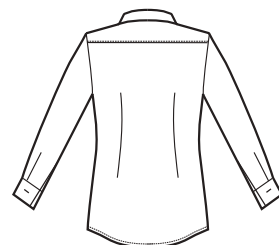

**CAMICIA NEVADA UNISEX
COLOURS**

061522
CAMICIA NEVADA
UNISEX
65% polyester
35% cotton
115 gr/m²
S • M • L • XL • XXL
BLU

NEW

NEW

061522M
CAMICIA NEVADA
UNISEX
MEZZA MANICA
HALF SLEEVE
65% polyester
35% cotton
115 gr/m²
S • M • L • XL • XXL
BLU