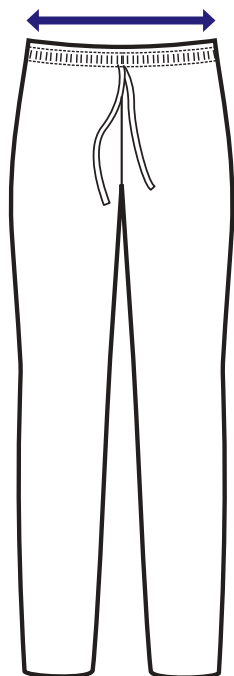

PANTALONE UNISEX PAMPLONA
96% polyester • 4% spandex
200 gr/m²
BLU

**043832A EXTRA LARGE 3XL
043832B EXTRA LARGE 4XL
043832C EXTRA LARGE 5XL**

**TAGLIA
SIZE**

EXTRA LARGE 3XL

EXTRA LARGE 4XL

EXTRA LARGE 5XL

PANTALONE UNISEX PAMPLONA
96% polyester • 4% spandex
200 gr/m²
NERO

**043831A EXTRA LARGE 3XL
043831B EXTRA LARGE 4XL
043831C EXTRA LARGE 5XL**

**MISURA DEL CAPO
CLOTH MEASURE**

cm 130

cm 140

cm 150