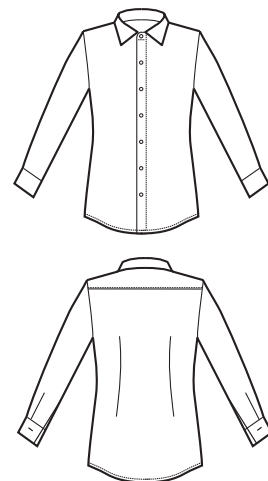

**SUPER DRY
LIGHT**

**IL TESSUTO LEGGERO
ANTIMACCHIA CHE RESPIRA**
**THE LIGHT ANTISTAIN FABRIC
THAT BREATHES**