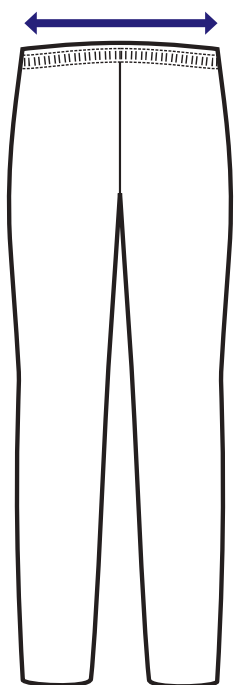

PANTALONE UNISEX PAMPLONA
96% polyester • 4% spandex
200 gr/m²
BLU

**043832A EXTRA LARGE 3XL
043832B EXTRA LARGE 4XL
043832C EXTRA LARGE 5XL**

**TAGLIA
SIZE**

EXTRA LARGE 3XL

EXTRA LARGE 4XL

EXTRA LARGE 5XL

PANTALONE UNISEX PAMPLONA
96% polyester • 4% spandex
200 gr/m²
NERO

**043831A EXTRA LARGE 3XL
043831B EXTRA LARGE 4XL
043831C EXTRA LARGE 5XL**

**MISURA DEL CAPO
CLOTH MEASURE**

cm 130

cm 140

cm 150