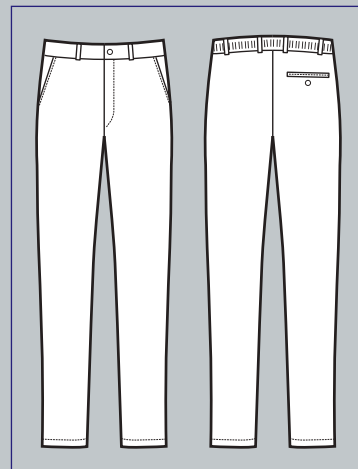

**PANTALONE UNISEX
SEATTLE SUPER STRETCH**

**CINTURA DIETRO CON ELASTICO
EXTRA COMODA**

**ELASTIC WAISTBAND ON THE BACK
EXTRA COMFORTABLE**

NEW

**SUPER
STRETCH**

SLIM

**063602
PANTALONE SEATTLE**
96% polyester • 4% spandex
200 gr/m²
tg. 40 • 42 • 44 • 46 • 48
50 • 52 • 54 • 56 • 58 • 60
BLU

**063602A EXTRA LARGE 3XL
063602B EXTRA LARGE 4XL
063602C EXTRA LARGE 5XL**