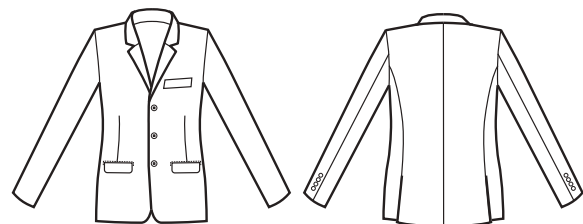

GIACCHE UOMO MISTO LANA STRETCH

44% wool • 54% polyester • 2% spandex - 180gr/m²

NEW

053633 GIACCA CLEVELAND CON SPACCHI

44% wool
54% polyester
2% spandex
180 gr/m²
42 • 44 • 46 • 48 • 50
52 • 54 • 56 • 58 • 60
ANTRACITE