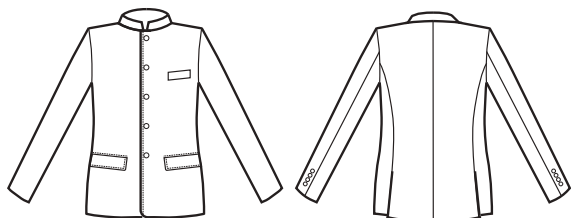

GIACCHE UOMO MISTO LANA STRETCH
44% wool • 54% polyester • 2% spandex - 180gr/m²