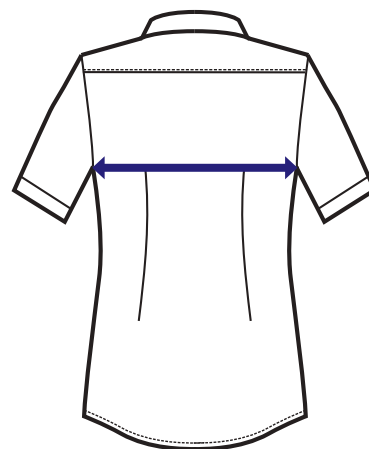

CAMICIA UNISEX NEVADA MEZZA MANICA 97% cotton 3% spandex 136 gr/m² BIANCO STRETCH	MISURA DEL CAPO CLOTH MEASURE
061500AM EXTRA LARGE 3XL	cm 138
061500BM EXTRA LARGE 4XL	cm 146
061500CM EXTRA LARGE 5XL	cm 154