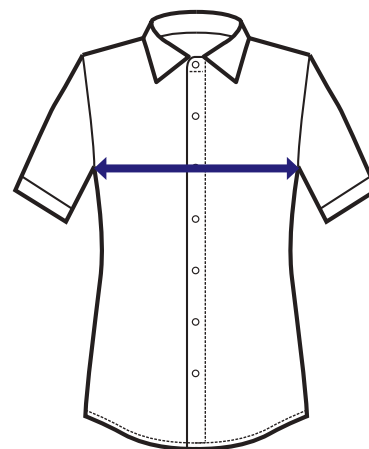

CAMICIA UNISEX NEVADA MEZZA MANICA 97% cotton 3% spandex 136 gr/m² BIANCO STRETCH	MISURA DEL CAPO CLOTH MEASURE
061500AM EXTRA LARGE 3XL	cm 138
061500BM EXTRA LARGE 4XL	cm 146
061500CM EXTRA LARGE 5XL	cm 154