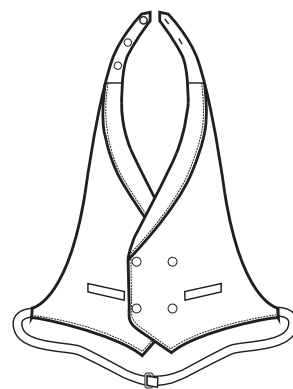

035141
DARLINGTON
100% polyester
180 gr/m²
ONE SIZE
DAMASCO