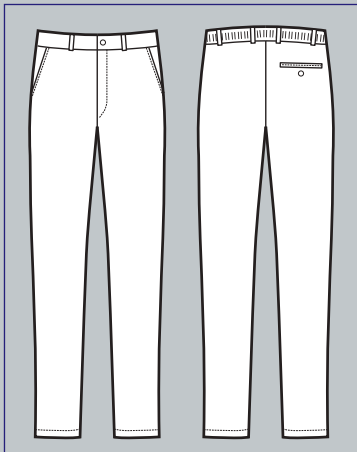

**063679A EXTRA LARGE 3XL
063679B EXTRA LARGE 4XL
063679C EXTRA LARGE 5XL**

**SUPER
STRETCH**