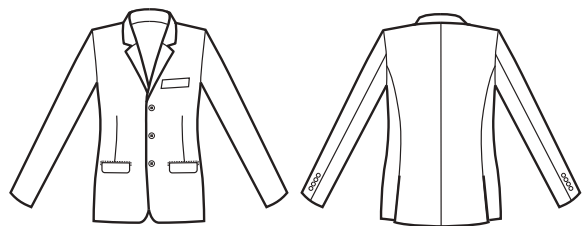

GIACCHE UOMO MISTO LANA STRETCH
44% wool • 54% polyester • 2% spandex - 180gr/m²