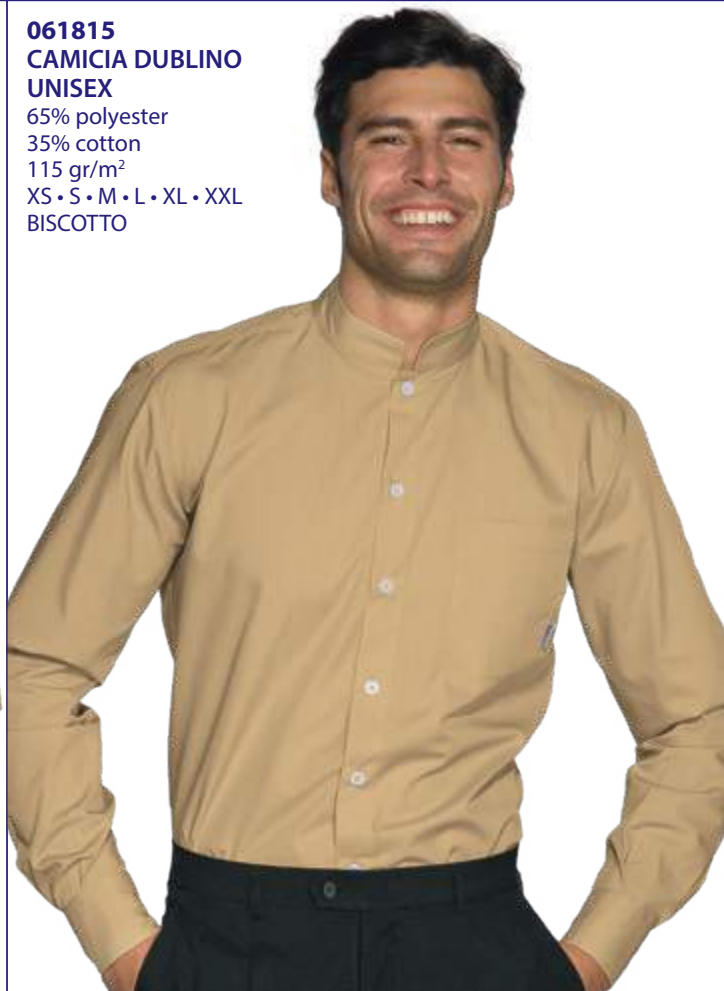

061815
CAMICIA DUBLINO
UNISEX
65% polyester
35% cotton
115 gr/m²
XS • S • M • L • XL • XXL
BISCOTTO