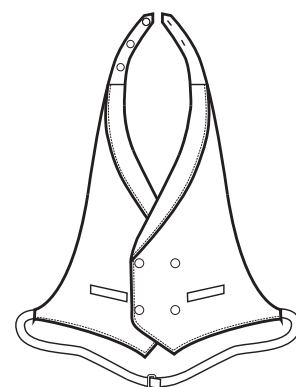

DARLINGTON COLOURS
ONE SIZE

035117
DARLINGTON
100% polyester
200 gr/m²
MURANO 85

NEW

035117
DARLINGTON
100% polyester
200 gr/m²
MURANO 85

NEW