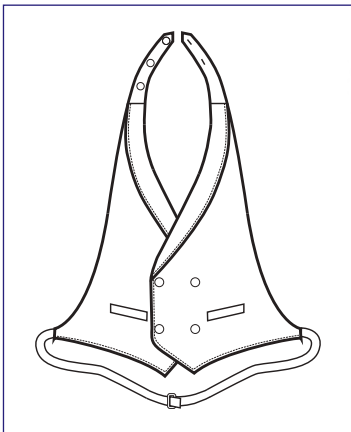

NEW

035143
DARLINGTON
100% polyester
200 gr/m²
LUREX 03

035143
DARLINGTON
100% polyester
200 gr/m²
LUREX 03